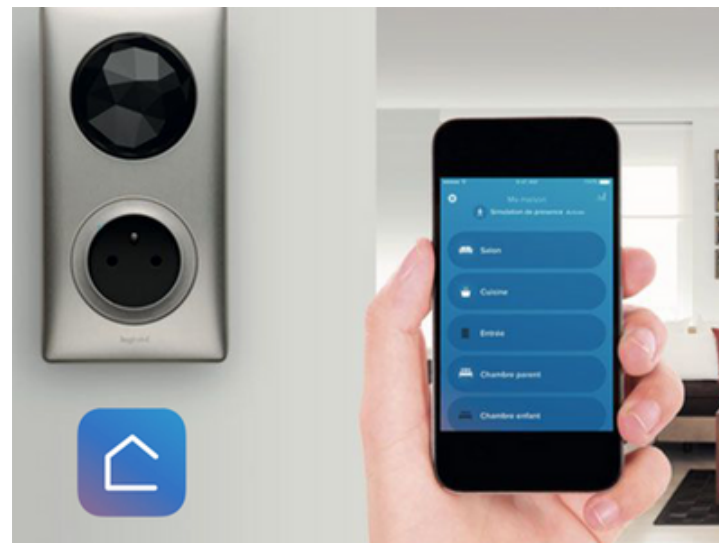

INTRODUCING.

Next generation smart switching and home automation.

The final tool to your experiential lighting solution.

We are thrilled to announce the latest addition to our DNA Lighting: the Le Grand Arteor Netatmo. This innovative smart switch and home automation system completes our experiential lighting solution, offering you affordable control over your home environment.

Affordable home automation.

Experience the future of home living without breaking the bank. Le Grand Arteor Netatmo offers an entry-level price point, making smart home technology accessible to all. Energy Efficiency at Your Fingertips. Reduce your carbon footprint and save on energy bills with intelligent lighting control and scheduling features.

The revolution in connected home's is here.

Create the perfect scene with ease.

- Morning Energize: Gradually brighten your space to start your day right
- Daytime Productivity: Optimize lighting for work and daily tasks
- Evening Relaxation: Dim lights and set a calming mood as you unwind
- Bedtime Wind-Down: Slowly reduce light levels to promote better sleep

Home security and alerts.

Control lights remotely to simulate occupancy while you're away
Receive alerts for unexpected activities
Integrate with your existing security system for comprehensive protection