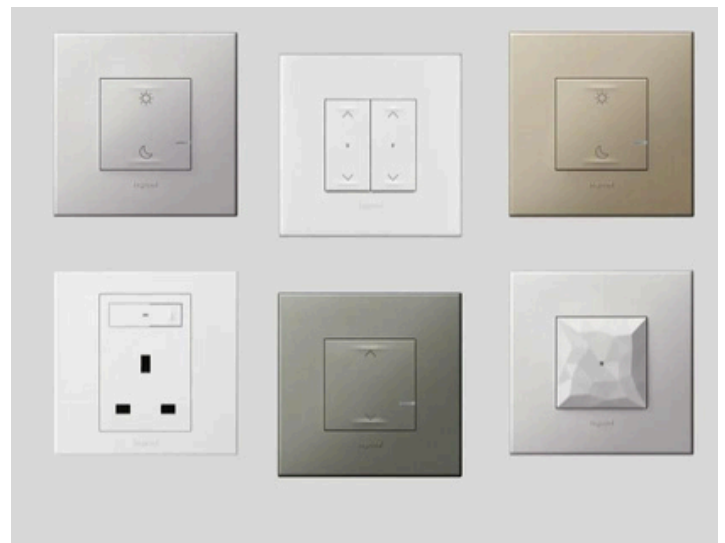

INTRODUCING.

Next generation smart switching and home automation.

The final tool to your experiential lighting solution.

We are thrilled to announce the latest addition to our DNA Lighting: the Le Grand Arteor Netatmo. This innovative smart switch and home automation system completes our experiential lighting solution, offering you affordable control over your home environment.