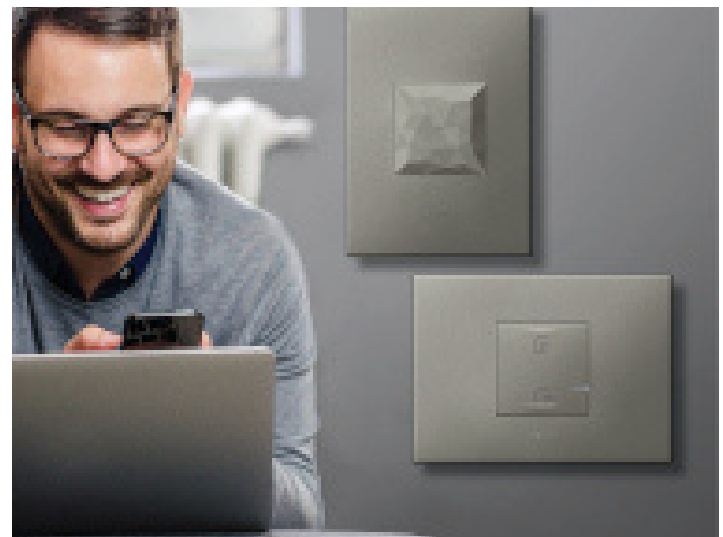

Easy Installation, seamless integration and add ons.

- Retrofit existing switches without rewiring
- Intuitive smartphone app for effortless control
- Voice command capabilities for hands-free operation
- Works flawlessly with your favorite smart home platforms: